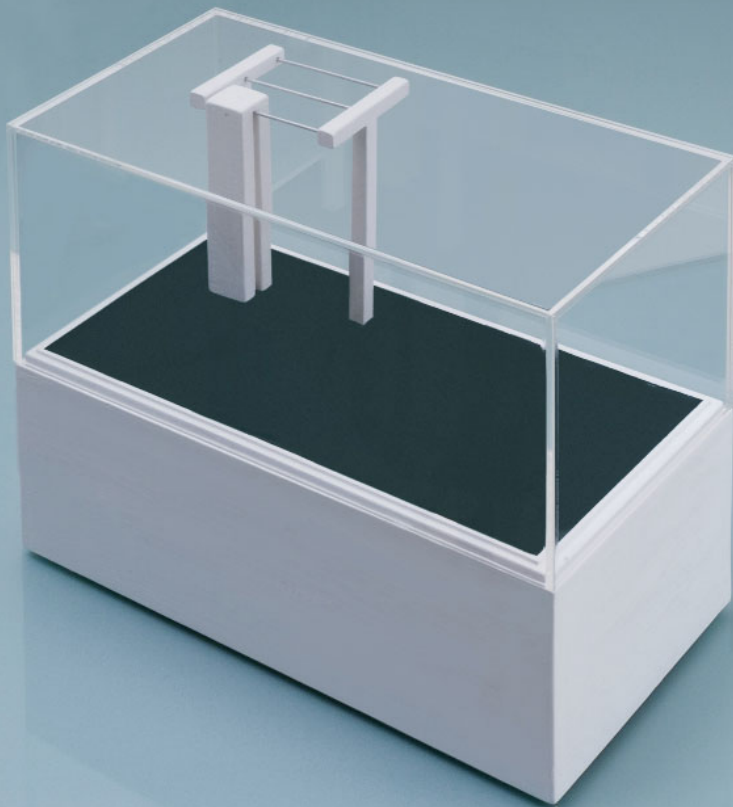

**MOONSTAR**  
Fine Arts Advisors

ARCHETYPE LAUMOND 1  
1 5 x 2 9 x 2 5 c m  
Bois exotique,  
acrylique, laque,  
aluminium,  
plexiglass  
1 5 0 0 €

**MOONSTAR**  
Fine Arts Advisors

ARCHETYPE LAUMOND 2  
1 5 x 2 9 x 2 5 c m  
Bois exotique,  
acrylique, laque,  
aluminium,  
plexiglass  
1 5 0 0 €

**MOONSTAR**  
Fine Arts Advisors

ARCHETYPE LAUMOND 3  
1 5 x 2 9 x 2 5 c m  
Bois exotique,  
acrylique, laque,  
aluminium,  
plexiglass  
1 5 0 0 €

**MOONSTAR**  
Fine Arts Advisors